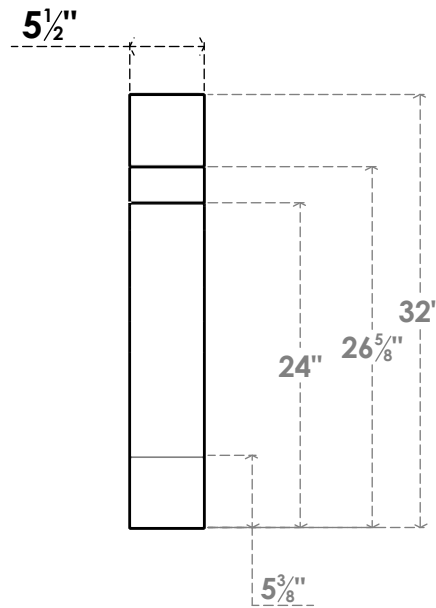

ITEM NUMBER: BRCPC055X32000X32000MRC

5 1/2"W X 32"D X 32"H MERCED ARCHITECTURAL GRADE PVC CLOSED KNEE BRACE

SIDE PROFILE

FRONT PROFILE

ISOMETRIC

EKENA MILLWORK
2300 WEST MAIN ST.
CLARKSVILLE, TX 75426
TOLL FREE: 866-607-0453
WWW.EKENAMILLWORK.COM