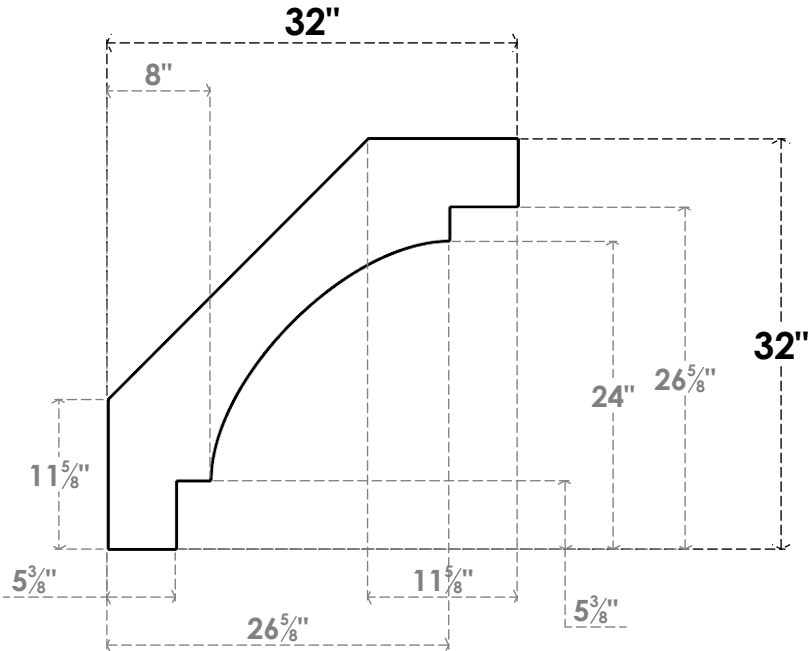

ITEM NUMBER: BRCPC055X32000X32000MRC

5 1/2"W X 32"D X 32"H MERCED ARCHITECTURAL GRADE PVC CLOSED KNEE BRACE

SIDE PROFILE

FRONT PROFILE

ISOMETRIC

EKENA MILLWORK
2300 WEST MAIN ST.
CLARKSVILLE, TX 75426
TOLL FREE: 866-607-0453
WWW.EKENAMILLWORK.COM